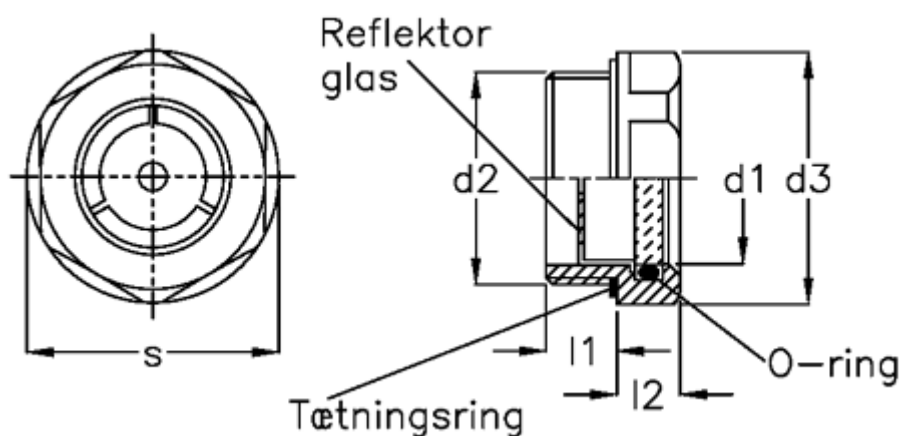

Data Sheet

Article number: 20903523A

Description: E+G Oil level sight glass (high temp.)
GN 743.1-18-M26x1,5-A

Measures

d1	= 18
d2	= M26x1,5
d3	= 32
l1	= 9.0
l2	= 8.0
Max pressure	= 12,5 Bar
s	= 30